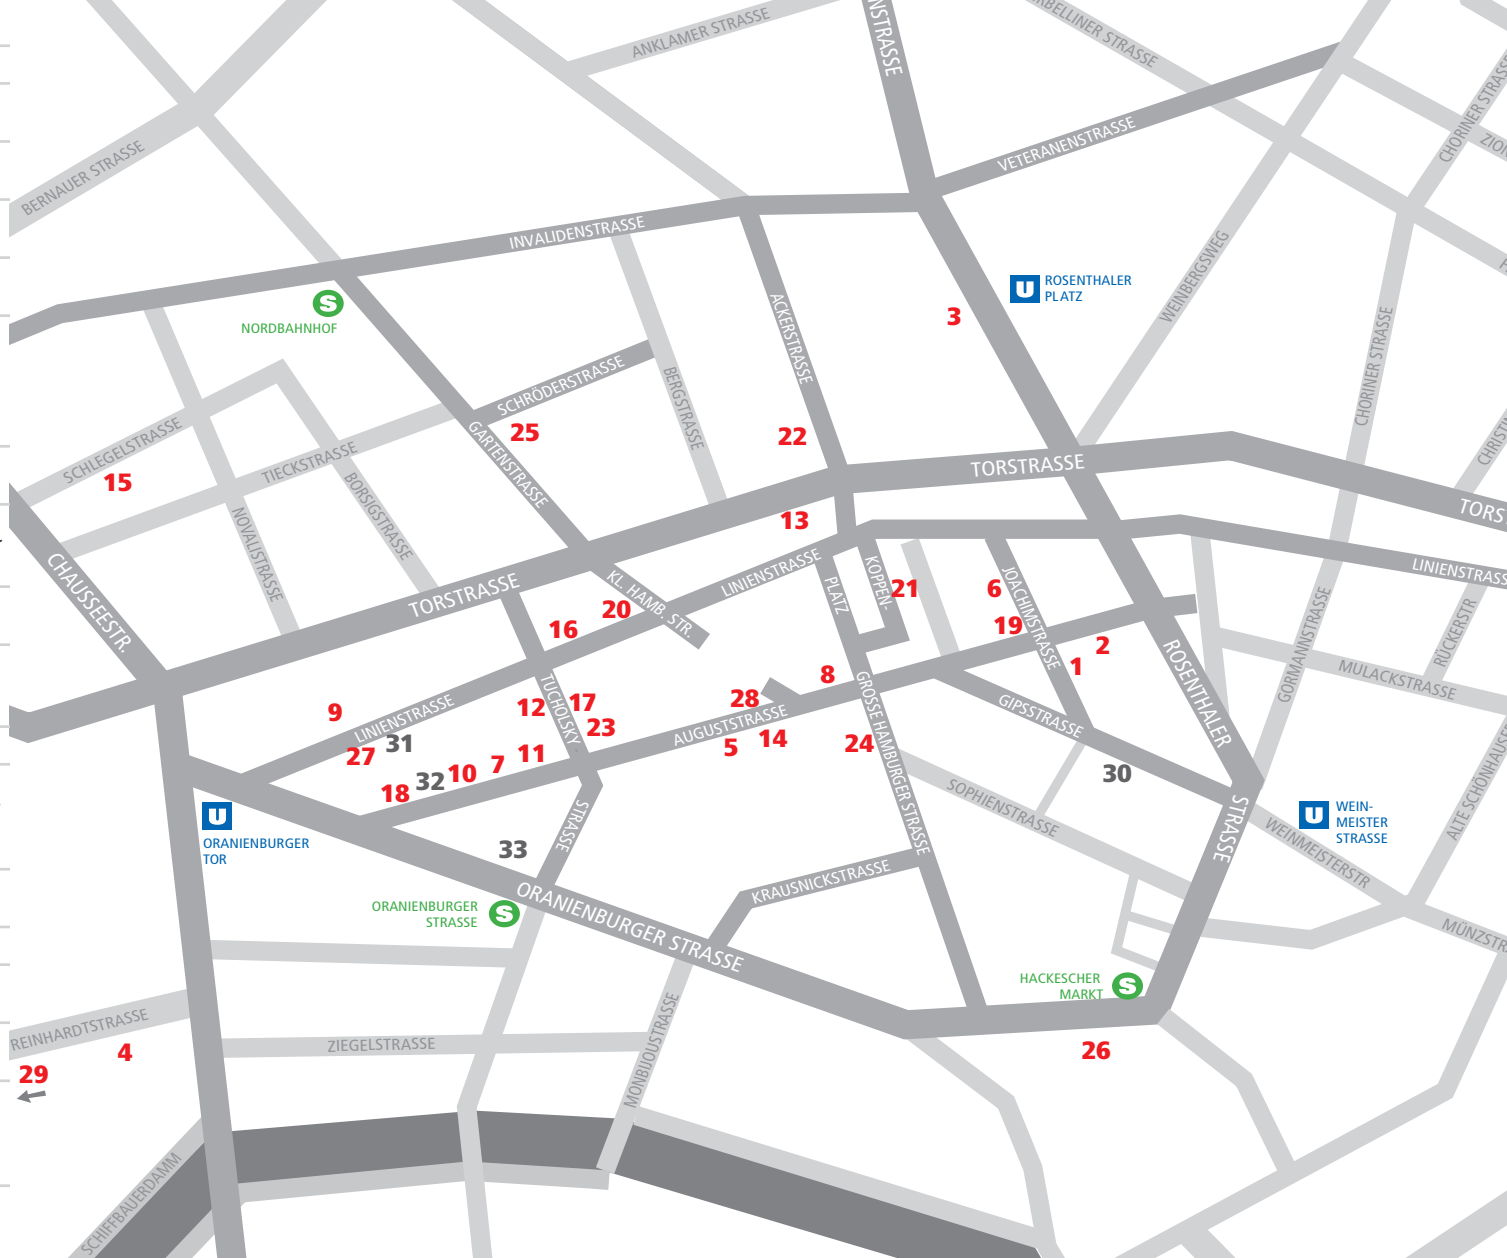

1. **16 Donnerstag | Thursday**
   19 h **LDXArtodrome Gallery:** Edition VI - Mit dem Holodeck in neue Kunstwelten

1. **17 Freitag | Friday**
   18 h **janinebeangallery:** Florian Fausch, Ulla Reiter, Dominik Schmitt - Malerei und Skulptur
   18 h **Magic Beans:** Larissa Kikol - Tollste Kunst

1. **23 Donnerstag | Thursday**
   19 h **galerie hiltawsky:** Nicolas Dhervillers - Detachment

1. **24 Freitag | Friday**
   18 h **GALERIE SANDAU & LEO:** Sarah Straßmann - Fotografie
   19 h **Galerie Eigenheim:** Spectrum III - Künstler der Galerie und Gäste

DEZEMBER 2017 | DECEMBER 2017

1. **1 Freitag | Friday**
   18 h **Michael Reid Gallery:** WALL POWER: Contemporary Australian Photography, Direktorenhaus, Am Krögel 2, 10179 Berlin
   19 h **Kunststiftung K52:** Christoph Radke - Ein Grund zur Beunruhigung

1. **16 Samstag | Saturday**
   14 h **Galerie Schwind:** Künstler der Galerie

JANUAR 2018 | JANUARY 2018

1. **5 Freitag | Friday**
   19 h **Galerie Eigenheim:** Moritz Wehrmann im Dialog

1. **11 Donnerstag | Thursday**
   18 h **JORDAN / SEYDOUX:** Zeichnungen - Gruppenausstellung

1. **13 Samstag | Saturday**
   14-18 h **ifa-Galerie Berlin:** Chapter#3: On Intersectional Feminisms, Every mask I ever loved - Finissage, Performance, Lecture, Artist Talk
   18 h **Salongalerie „Die Möwe“:** Breslauer Kunstakademie. Gerhart Hein und Weggefährten

1. **19 Freitag | Friday**
   19 h **Kunststiftung K52:** Ralf Weißleder & Nicolaus Schmidt - Under Construction

GALERIENBERLINMITTE

AUG 2017 - JAN 2018
BERLIN ART WEEK
13-17 SEPTEMBER 2017

MICHAELA BINDER
Werkstatt und Galerie für Schmuck und Objekt
Gipsstraße 13
10119 Berlin
Di - Fr 12 - 19 Uhr
Sa 12 - 16 Uhr
www.michaelabinder.de
www.michaelabinder-shop.de

30
ute können . schmuck
galerie und werkstatt
linienstrasse 141 . 10115 berlin
di-fr 12-18 uhr . sa 12-16 uhr
und gerne nach vereinbarung
030-27594034
www.ute-koehnen.de

31
www.auguste-froschhammer.com
info@auguste-froschhammer.com
Auguststraße 85 - 10117 Berlin
Tel.: 030 - 55 87 40 40
Dienstag bis Samstag 12 bis 19 Uhr
Auguste Froschhammer
Galerie für Schmuck - Goldschmiede

32
FÜHRUNGEN
VERANSTALTUNGEN
KUNST & KULTUR
ARCHITEKTUR
art:berlin
Informationen und Anmeldung:
art:berlin eine Produktlinie der cpb culturepartner berlin GmbH Bessemerstr. 22, 12103 Berlin Tel. 030 - 280 96 390 info@artberlin-online.de www.artberlin-online.de
PROGRAMM
art:berlin veranstaltet informative Führungen und aktuelle Streifzüge durch die Kultur- und Stadtlandschaften Berlins: Reichstag und Regierungsviertel, Kiez- und Kunstszene, Gärten, Mode, Hotelbesichtigungen & Kulinarisches.

33
Impressum
Das Faltblatt **GALERIEN BERLIN MITTE** erscheint halbjährlich.
Kontakt: mail@galerienberlinmitte.de, www.galerien-berlin-mitte.de
Herausgeber: Cornelia Wichtendahl, WICHTENDAHL GALERIE, Martin Lorch, lorch+seidel galerie
Grafik: GreifDesign KG, Berlin